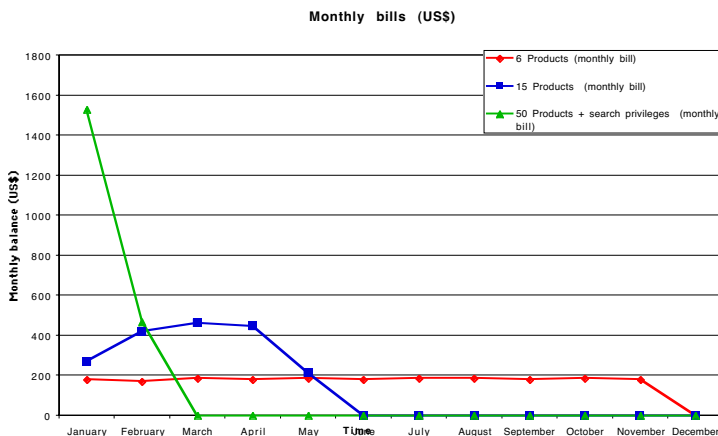

How it works

The core of pxc.biz™ is a set of three marketplaces:

- Bulk pharmaceuticals (batches of products)
- Generic pharmaceuticals (registration dossiers)
- Proprietary products (licensing, e.g. new chemical entities).

For each marketplace there is a database of product **offers** and one of product **requests**.

After registration, users of pxc.biz™ can enter information in any of these marketplaces. The information is instantly made available to all visitors of pxc.biz™ after it has been entered. So, once you publish an offer or request for products in one of the pxc™ marketplaces you can reach a qualified world wide audience of professionals that are looking for business opportunities. Visitors can then view the information you published about items you want to buy or sell and make a contact to you, if they would like to do business with you.

Also, every time a new item is entered in the listings, pxc.biz™ automatically checks for potential matches between offers and requests, so that any possible business opportunity is between pxc™ users is explored right away.

How much it costs

Publishing product offers on pxc.biz costs as little as **1 US\$ per product** per day. The **maximum fee** charged to each user **per calendar year** is **2000 US\$**.

So, even if you decide to publish many items, you will never pay more than the maximum fee.